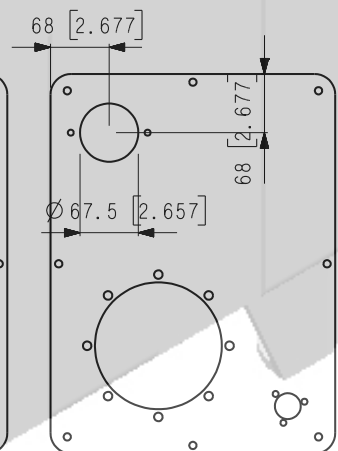

### Lid 25 Liter (6,6 Gallon)

Style A Lid plate  
Blank Lid

Style B Lid plate  
with  
Filler Breather (FB)  
cutout Lid

Style C Lid plate  
with  
Filler Breather (FB) and  
Bellhousing (BH)  
cutout Lid

Style D Lid plate  
with  
Filler Breather (FB),  
Bellhousing (BH) and  
Return Filter (RF)  
cutout Lid