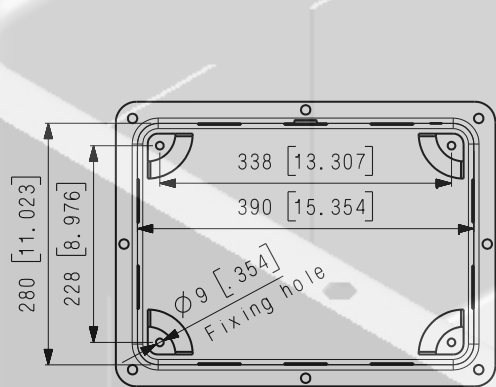

### Weldless Steel Tank 25 Liter (6,6 Gallon)

mm [ in ]

### Lid 25 Liter (6,6 Gallon)

Style A Lid plate  
Blank Lid

Style B Lid plate  
with  
Filler Breather (FB)  
cutout Lid

Style C Lid plate  
with  
Filler Breather (FB) and  
Bellhousing (BH)  
cutout Lid

Style D Lid plate  
with  
Filler Breather (FB),  
Bellhousing (BH) and  
Return Filter (RF)  
cutout Lid