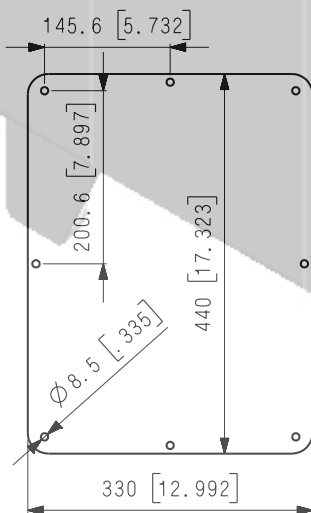

### Weldless Steel Tank 25 Liter (6,6 Gallon)

mm [ in ]

### Lid 25 Liter (6,6 Gallon)

Style A Lid plate  
Blank Lid

Style B Lid plate  
with  
Filler Breather (FB)  
cutout Lid

Style C Lid plate  
with  
Filler Breather (FB) and  
Bellhousing (BH)  
cutout Lid

Style D Lid plate  
with  
Filler Breather (FB),  
Bellhousing (BH) and  
Return Filter (RF)  
cutout Lid