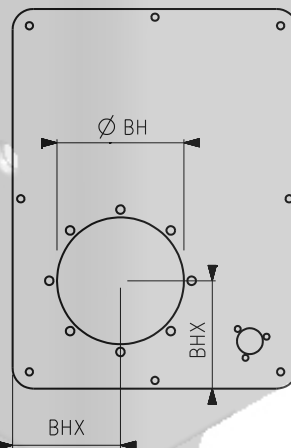

### Weldless Steel Tank 25 Liter (6,6 Gallon)

mm [ in ]

### Lid 25 Liter (6,6 Gallon)

Style A Lid plate  
Blank Lid

Style B Lid plate  
with  
Filler Breather (FB)  
cutout Lid

Style C Lid plate  
with  
Filler Breather (FB) and  
Bellhousing (BH)  
cutout Lid

Style D Lid plate  
with  
Filler Breather (FB),  
Bellhousing (BH) and  
Return Filter (RF)  
cutout Lid