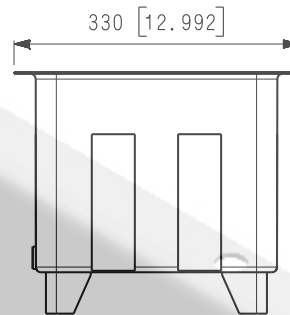

### Weldless Steel Tank 25 Liter (6,6 Gallon)

mm [ in ]

### Lid 25 Liter (6,6 Gallon)

Style A Lid plate  
Blank Lid

Style B Lid plate  
with  
Filler Breather (FB)  
cutout Lid

Style C Lid plate  
with  
Filler Breather (FB) and  
Bellhousing (BH)  
cutout Lid

Style D Lid plate  
with  
Filler Breather (FB),  
Bellhousing (BH) and  
Return Filter (RF)  
cutout Lid