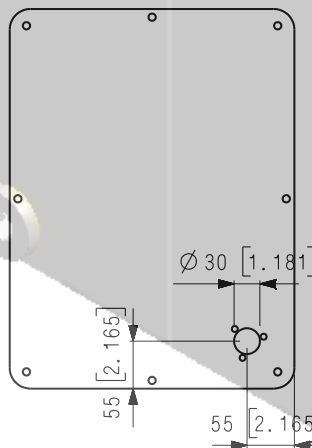

### Weldless Steel Tank 25 Liter (6,6 Gallon)

mm [ in ]

### Lid 25 Liter (6,6 Gallon)

Style A Lid plate  
Blank Lid

Style B Lid plate  
with  
Filler Breather (FB)  
cutout Lid

Style C Lid plate  
with  
Filler Breather (FB) and  
Bellhousing (BH)  
cutout Lid

Style D Lid plate  
with  
Filler Breather (FB),  
Bellhousing (BH) and  
Return Filter (RF)  
cutout Lid