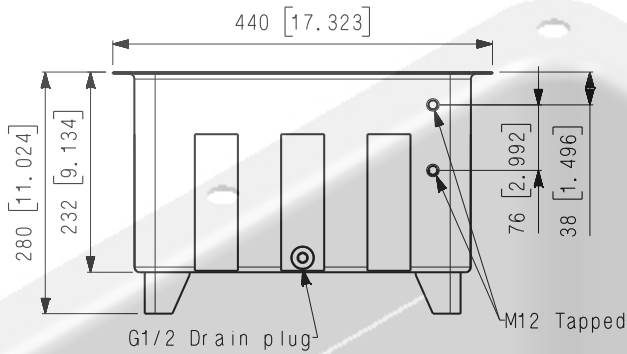

### Weldless Steel Tank 25 Liter (6,6 Gallon)

mm [ in ]

### Lid 25 Liter (6,6 Gallon)

Style A Lid plate  
Blank Lid

Style B Lid plate  
with  
Filler Breather (FB)  
cutout Lid

Style C Lid plate  
with  
Filler Breather (FB) and  
Bellhousing (BH)  
cutout Lid

Style D Lid plate  
with  
Filler Breather (FB),  
Bellhousing (BH) and  
Return Filter (RF)  
cutout Lid