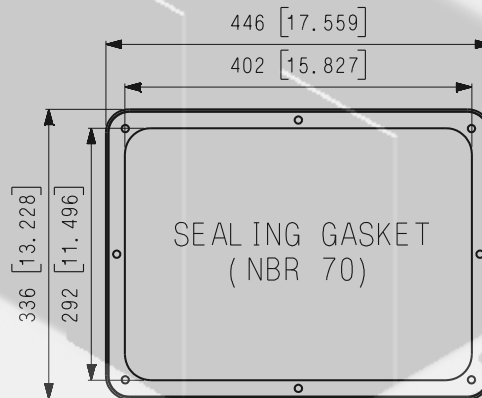

### Weldless Steel Tank 25 Liter (6,6 Gallon)

mm [ in ]

### Lid 25 Liter (6,6 Gallon)

Style A Lid plate  
Blank Lid

Style B Lid plate  
with  
Filler Breather (FB)  
cutout Lid

Style C Lid plate  
with  
Filler Breather (FB) and  
Bellhousing (BH)  
cutout Lid

Style D Lid plate  
with  
Filler Breather (FB),  
Bellhousing (BH) and  
Return Filter (RF)  
cutout Lid