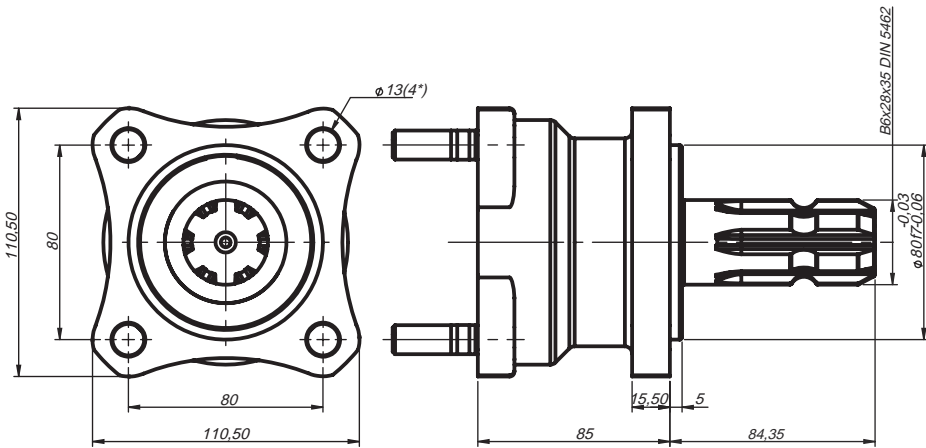

\$' \$37²/5 ADAPTER
 (96 \$7 6 (5 i 6 i \$' \$37²/5 / EVSAT SERIES ADAPTERS
 ., 6 \$ \$' \$37²/5 SHORT ADAPTER
 KZL EVSAT 03

75 \$.7²5 \$' \$37²/5 TRACTOR ADAPTER
 . = / (96 \$7

ADAPTER SERIES