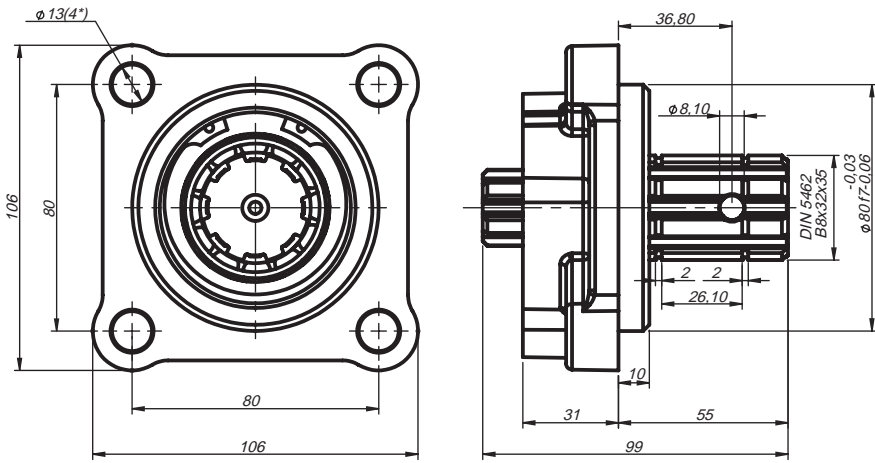

\$' \$37²/5 ADAPTER
 (96 \$7 6 (5 i 6 i \$' \$37²/5 / EVSAT SERIES ADAPTERS
 ., 6 \$ \$' \$37²/5 SHORT ADAPTER
 KZL EVSAT 03

75 \$.7²5 \$' \$37²/5 TRACTOR ADAPTER
 . = / (96 \$7

ADAPTER SERIES