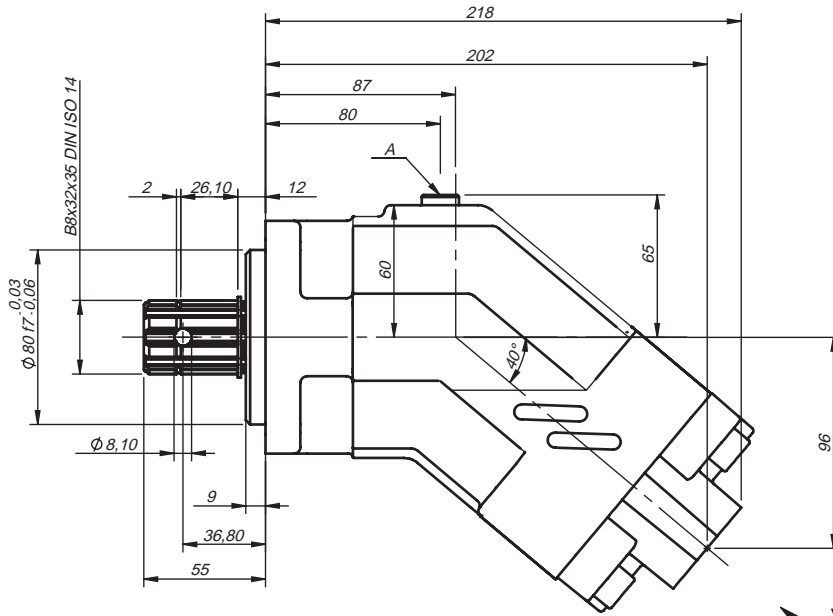

AXIS PUMP  
FEYZ AXIS PUMP

ISO SERIE FEYZ-65

FEYZ AXIS PUMP  
DIN 5462  
XXX - R(L) - XXX - XX

FEYZ SERIES-65

SEAL KIT

Connections	. XYYHW 7 D \$dQdPwgs	
B or C Service line Port	*	1 P
A Air bleed	*RU RSHUDWLRQ AX4	1 P

TECHNICAL DATA

FEYZ 65	Kod Code	Displacement FP UHY	Nominal Pressure EDU	Peak Pressure EDU	Max. Speed PLQ	Weight NJ
	, 6 2 5 / ) (<=	64.50	300	350	2300	9