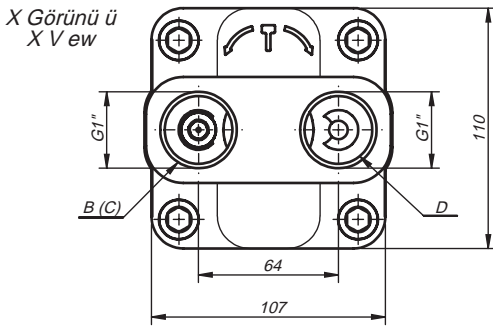

AXIS PUMP  
FEYZ AXIS PUMP

ISO SERIE FEYZ-65

FEYZ AXIS PUMP  
DIN 5462  
XXX - R(L) - XXX - XX

FEYZ SERIES-65

SEAL KIT

Connections	. XYYHW 7 D \$dQdPwgs	
B or C Service line Port	*	1 P
A Air bleed	*RU RSHUDWLRQ AX4	1 P

TECHNICAL DATA

FEYZ 65	Kod Code	Displacement FP UHY	Nominal Pressure EDU	Peak Pressure EDU	Max. Speed PLQ	Weight NJ
	, 6 2 5 / ) (<=	64.50	300	350	2300	9