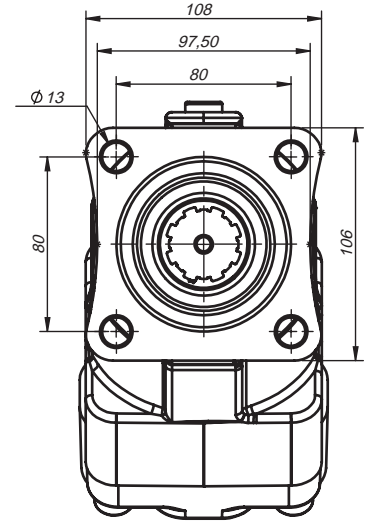

AXIS PUMP  
FEYZ AXIS PUMP

ISO SERIE FEYZ-65

FEYZ AXIS PUMP  
DIN 5462  
XXX - R(L) - XXX - XX

FEYZ SERIES-65

SEAL KIT

Connections	. XYYHW 7 D \$dQdPwgs	
B or C Service line Port	*	1 P
A Air bleed	*RU RSHUDWLRQ AX4	1 P

TECHNICAL DATA

FEYZ 65	Kod Code	Displacement FP UHY	Nominal Pressure EDU	Peak Pressure EDU	Max. Speed PLQ	Weight NJ
	, 6 2 5 / ) (<=	64.50	300	350	2300	9